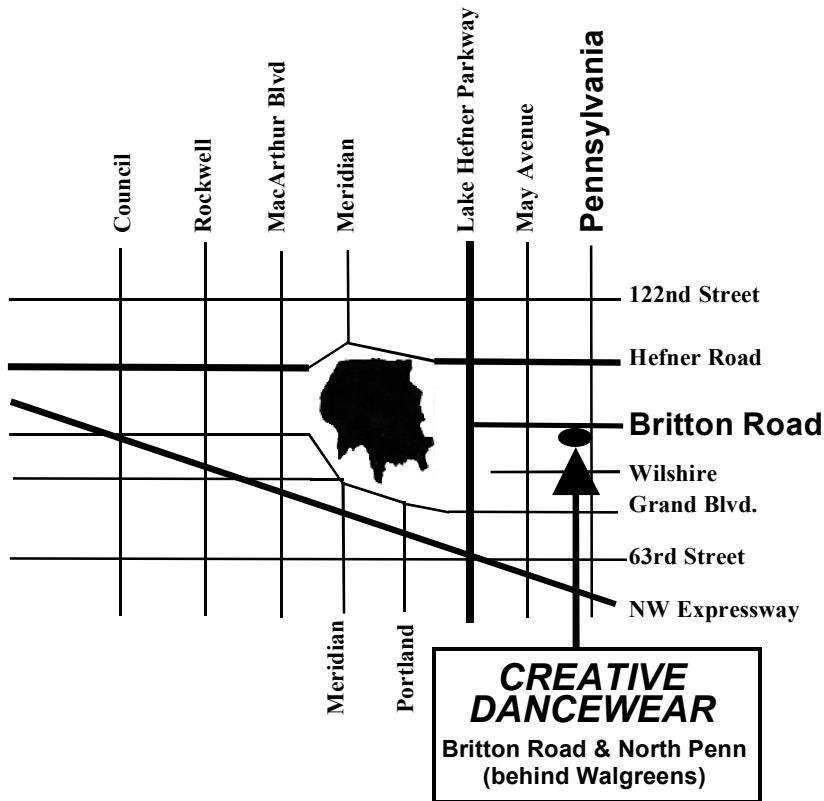

PUTNAM CITY'S CHOICE FOR DANCE SUPPLIES

Low Prices Everyday

CREATIVE DANCEWEAR

9315 North Pennsylvania Avenue
North Penn & Britton Road (behind Walgreens)
Monday - Friday 10-6, Sat 10-5 Phone (405) 843-2545