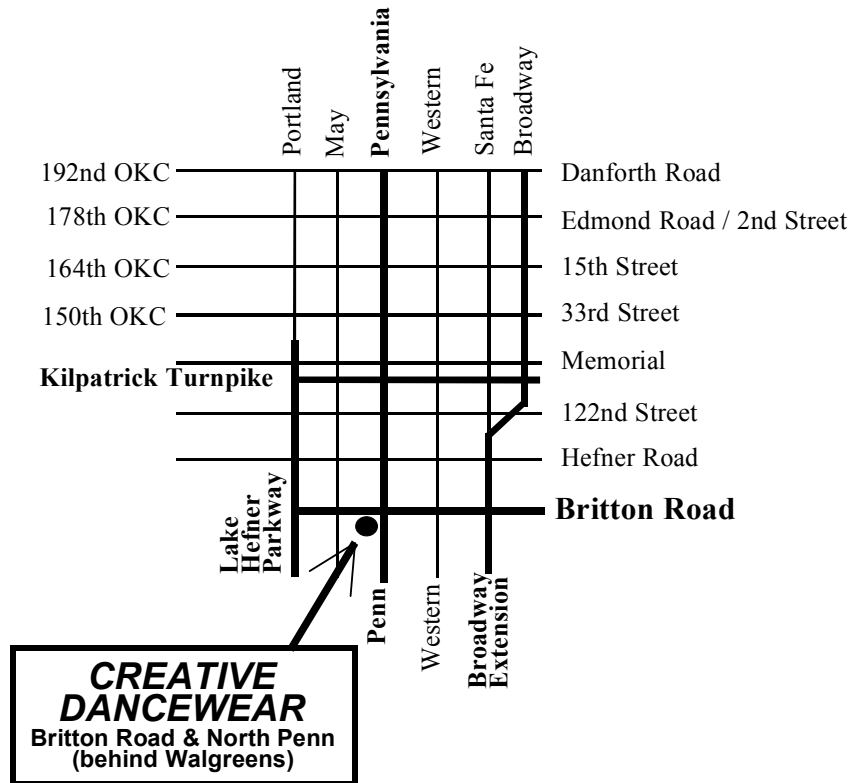

# EDMOND'S CHOICE FOR DANCE SUPPLIES

**Low Prices Everyday**

## ***CREATIVE DANCEWEAR***

9315 North Pennsylvania Avenue  
North Penn & Britton Road (behind Walgreens)  
Monday - Friday 10-6, Sat 10-5 Phone (405) 843-2545